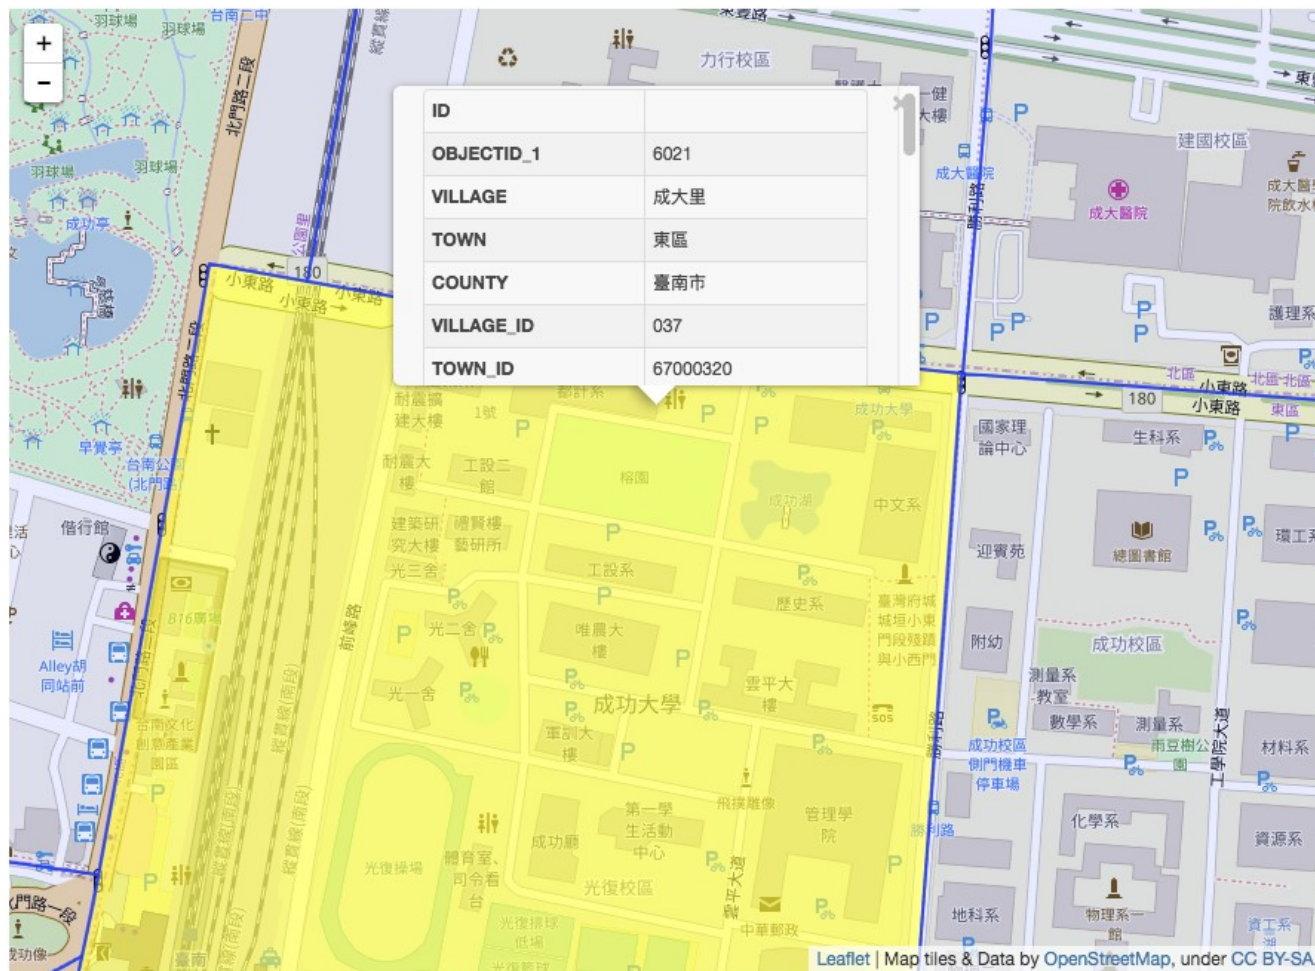

Data preview

臺南市里界圖

[Manage](#)

[Go to resource](#)

URL: <https://data.depositar.io/dataset/76a232e5-a9c1-4dde-8d4c-6b58629f33ca/resource/c2bbe543-dc9d-41c2-82d5-d16a93b87835/do...>

屬性包含：「VILLAGE(里名)」、「TOWN(區名)」、「COUNTY(縣市名)」

📍 SHP

<> Embed