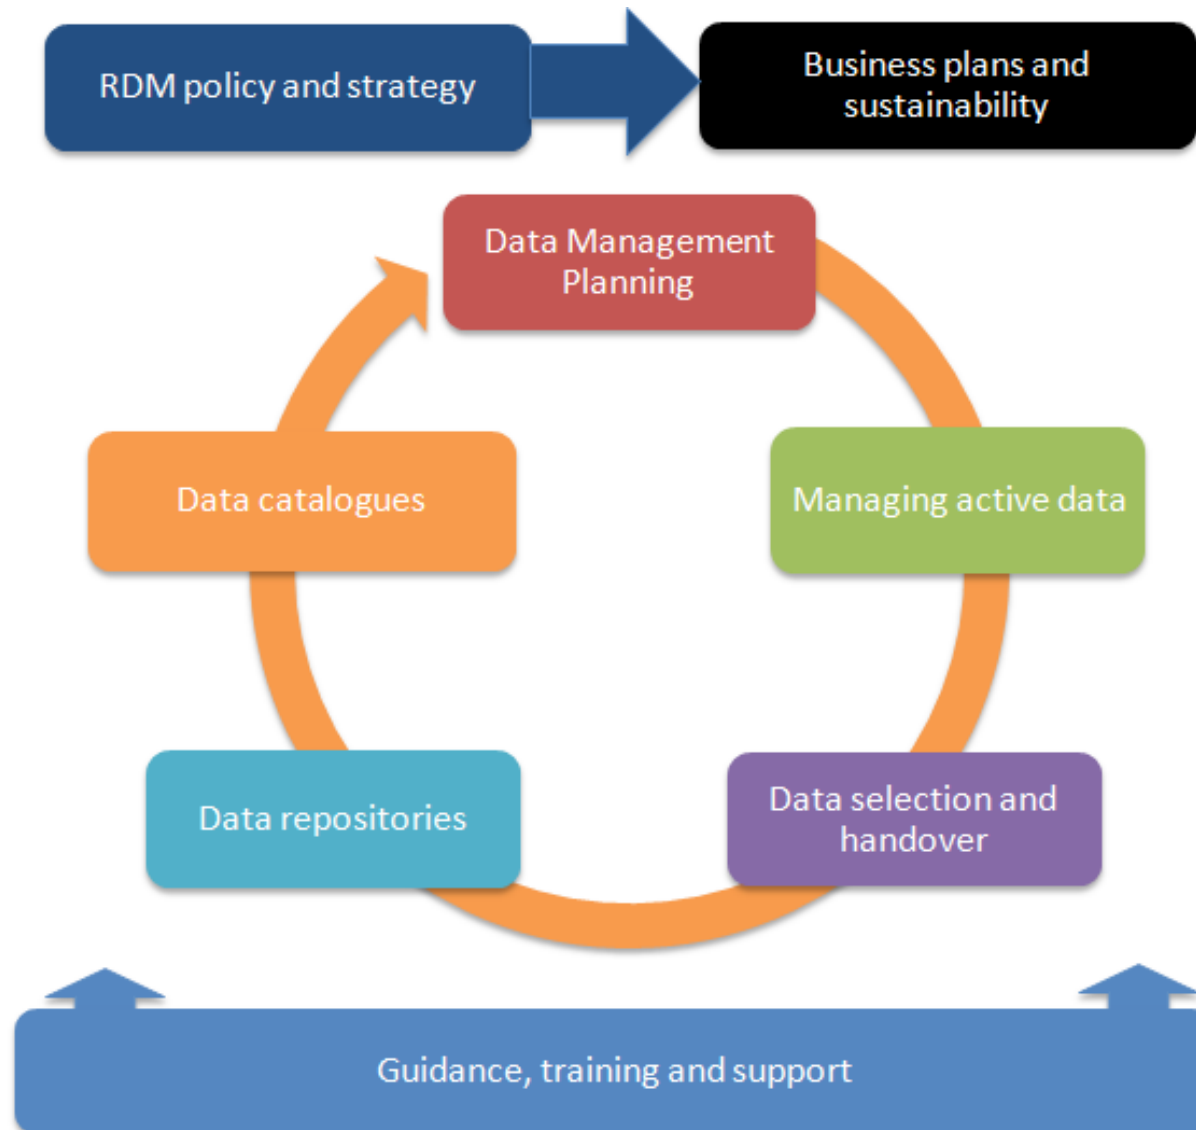

Research Data Management (RDM)

<http://www.dcc.ac.uk/resources/how-guides/how-develop-rdm-services>