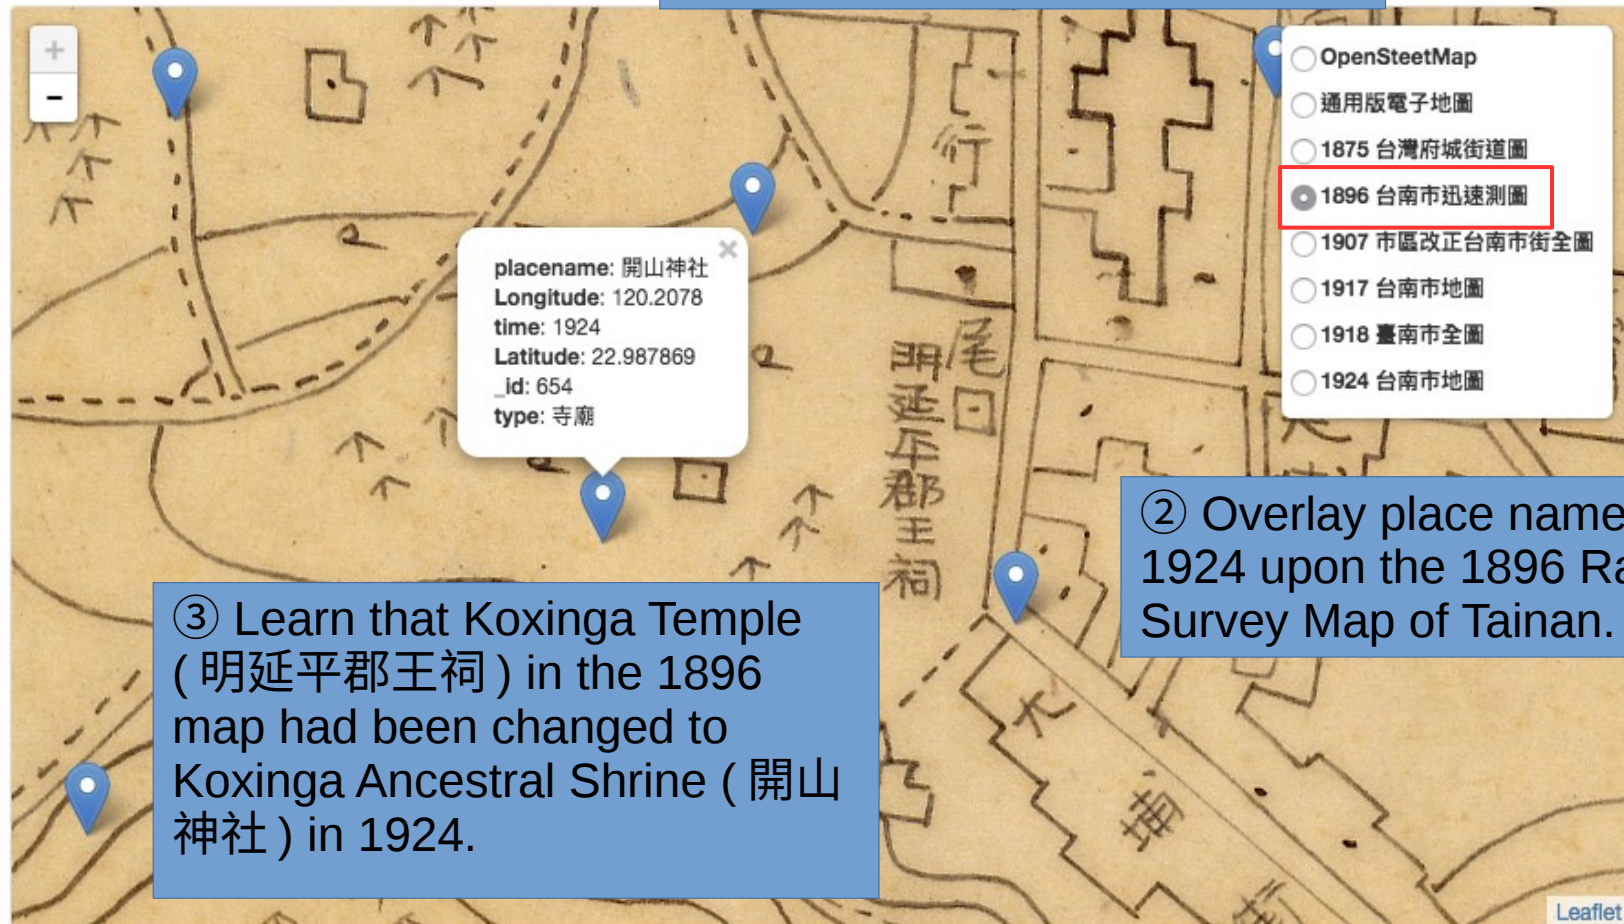

Place Names & Maps – A Showcase

<https://data.depositar.io/dataset/place-names-in-west-central-district-of-tainan>

Source: Place Names in West Central District of Tainan

All 1875 1896 1907 1917 1924 資料瀏覽器

① Place names extracted from a map of Tainan in 1924 (displayed as blue place marks).

Embed

Add Filter

③ Learn that Koxinga Temple (明延平郡王祠) in the 1896 map had been changed to Koxinga Ancestral Shrine (開山神社) in 1924.