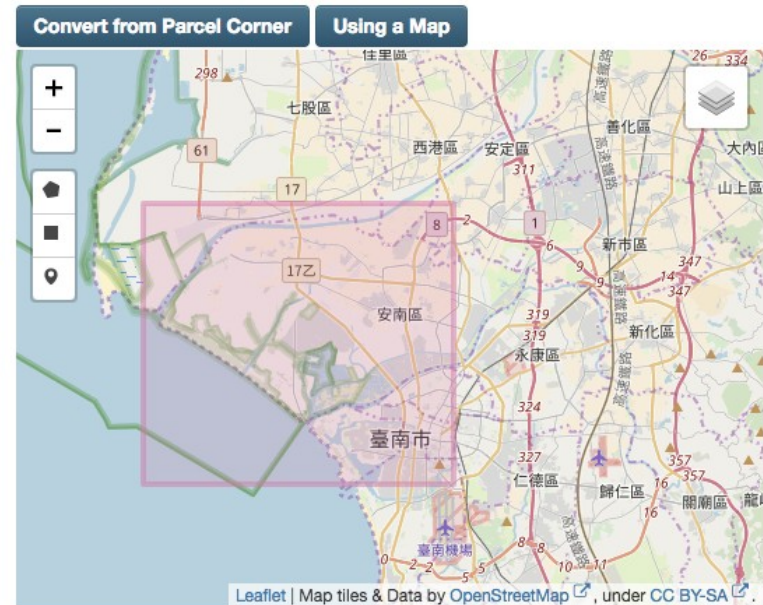

Metadata for datasets

- designed for cross-disciplinary research
- emphasizing spatiotemporal description
- nice user interface for metadata authoring

Language:

Temporal Information (Time Period of Dataset)

Time Period Shortcut:

Temporal Resolution:

Start Time:

End Time:

i This shortcut provides some historical periods for filling temporal information of the dataset.

i Depend on the temporal resolution setting. Acceptable formats: 'YYYY', 'YYYY-MM', or 'YYYY-MM-DD'.

i Depend on the temporal resolution setting. Acceptable formats: 'YYYY', 'YYYY-MM', or 'YYYY-MM-DD'.

Spatial Fields

Spatial:

```
{ "type": "Polygon", "coordinates": [[[ [120.05825042724611, 22.969773432534776], [120.05825042724611, 23.09678621760499], [120.21068572998048, 23.09678621760499], [120.21068572998048, 22.969773432534776], [120.05825042724611, 22.969773432534776]]]] }
```

This column is used for geo-indexing the dataset. Click for details.