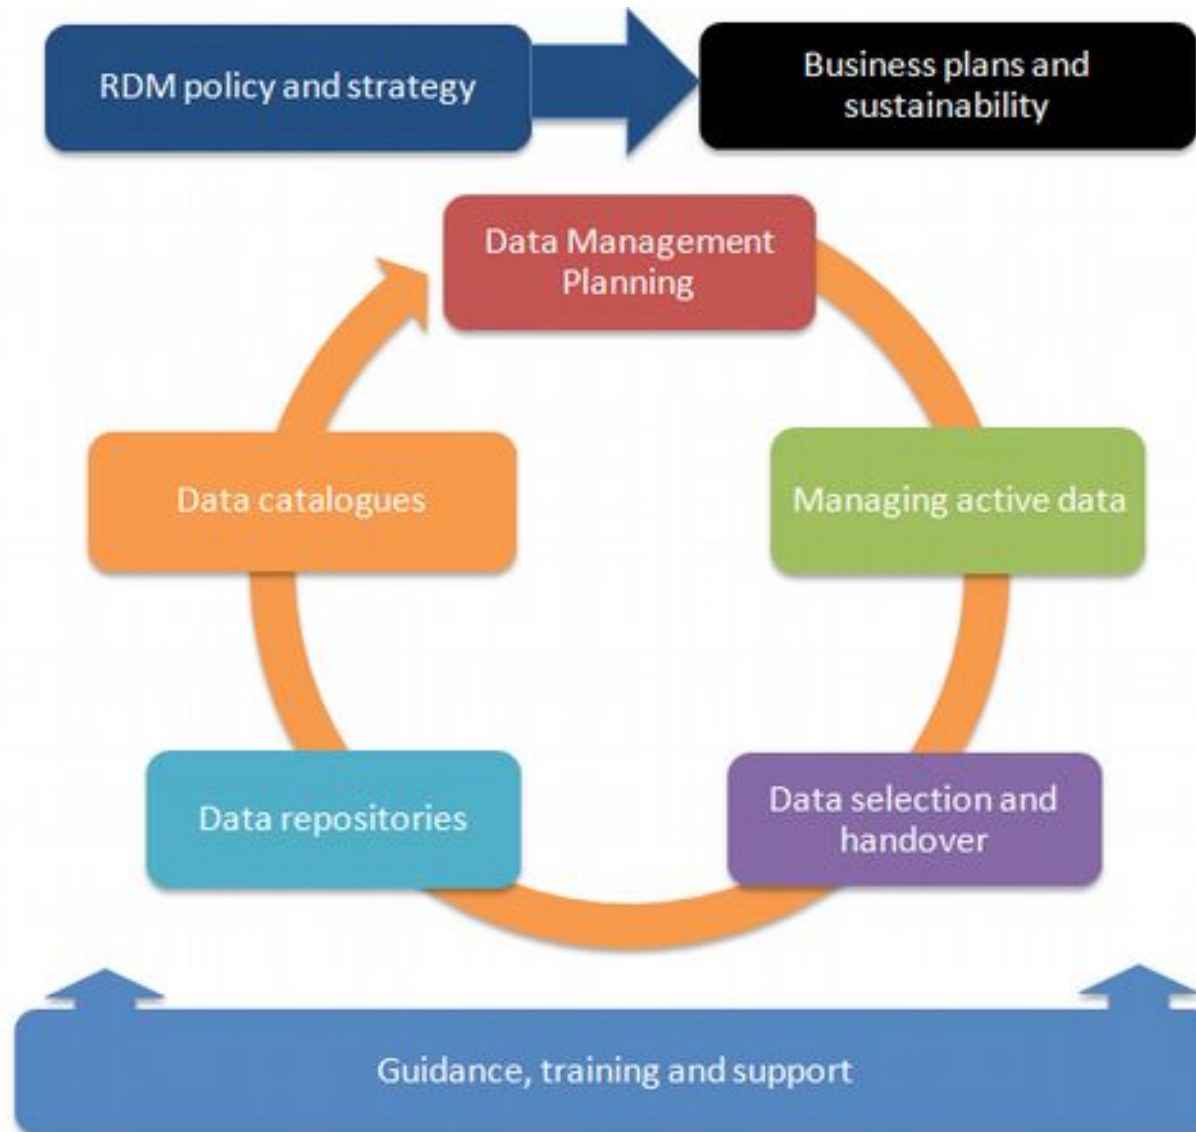

Powered by

[Source code available on GitHub](#)

Visual Design & UI by

[Dualai Studio](#)

# Research Data Management (RDM)

<http://www.dcc.ac.uk/resources/how-guides/how-develop-rdm-services>

# WIKIPEDIA