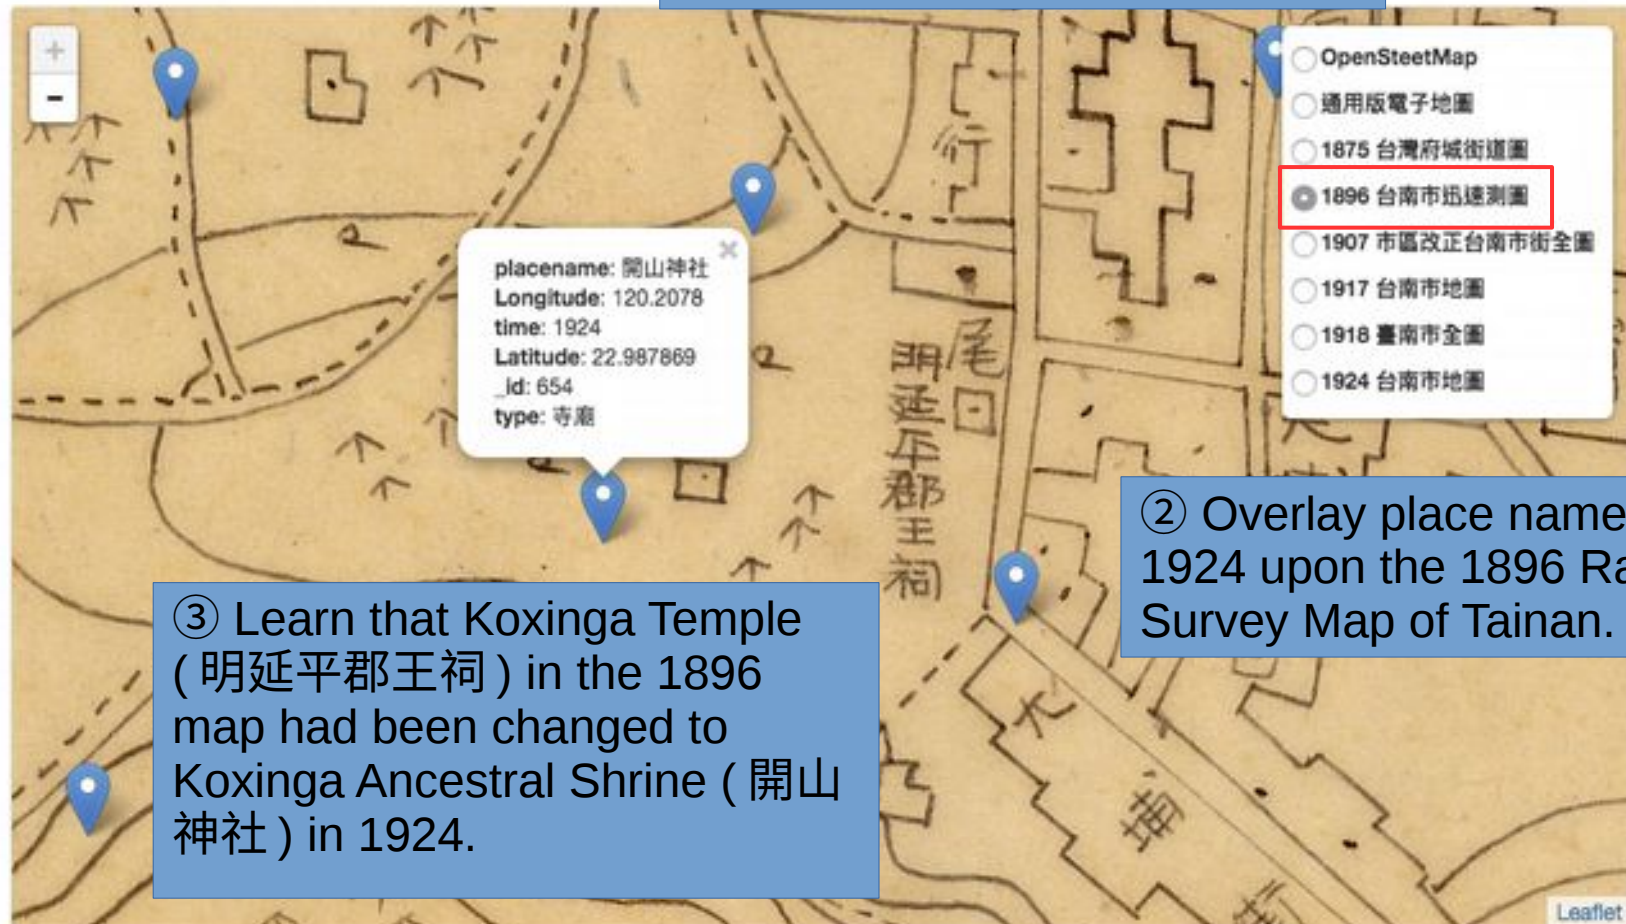

# Place Names & Maps – A Showcase

<https://data.depositar.io/dataset/place-names-in-west-central-district-of-tainan>

Source: Place Names in West Central District of Tainan

All 1875 1896 1907 1917 1924 資料瀏覽器

① Place names extracted from a map of Tainan in 1924 (displayed as blue place marks).

Add Filter

② Overlay place names from 1924 upon the 1896 Rapid Survey Map of Tainan.

③ Learn that Koxinga Temple (明延平郡王祠) in the 1896 map had been changed to Koxinga Ancestral Shrine (開山神社) in 1924.