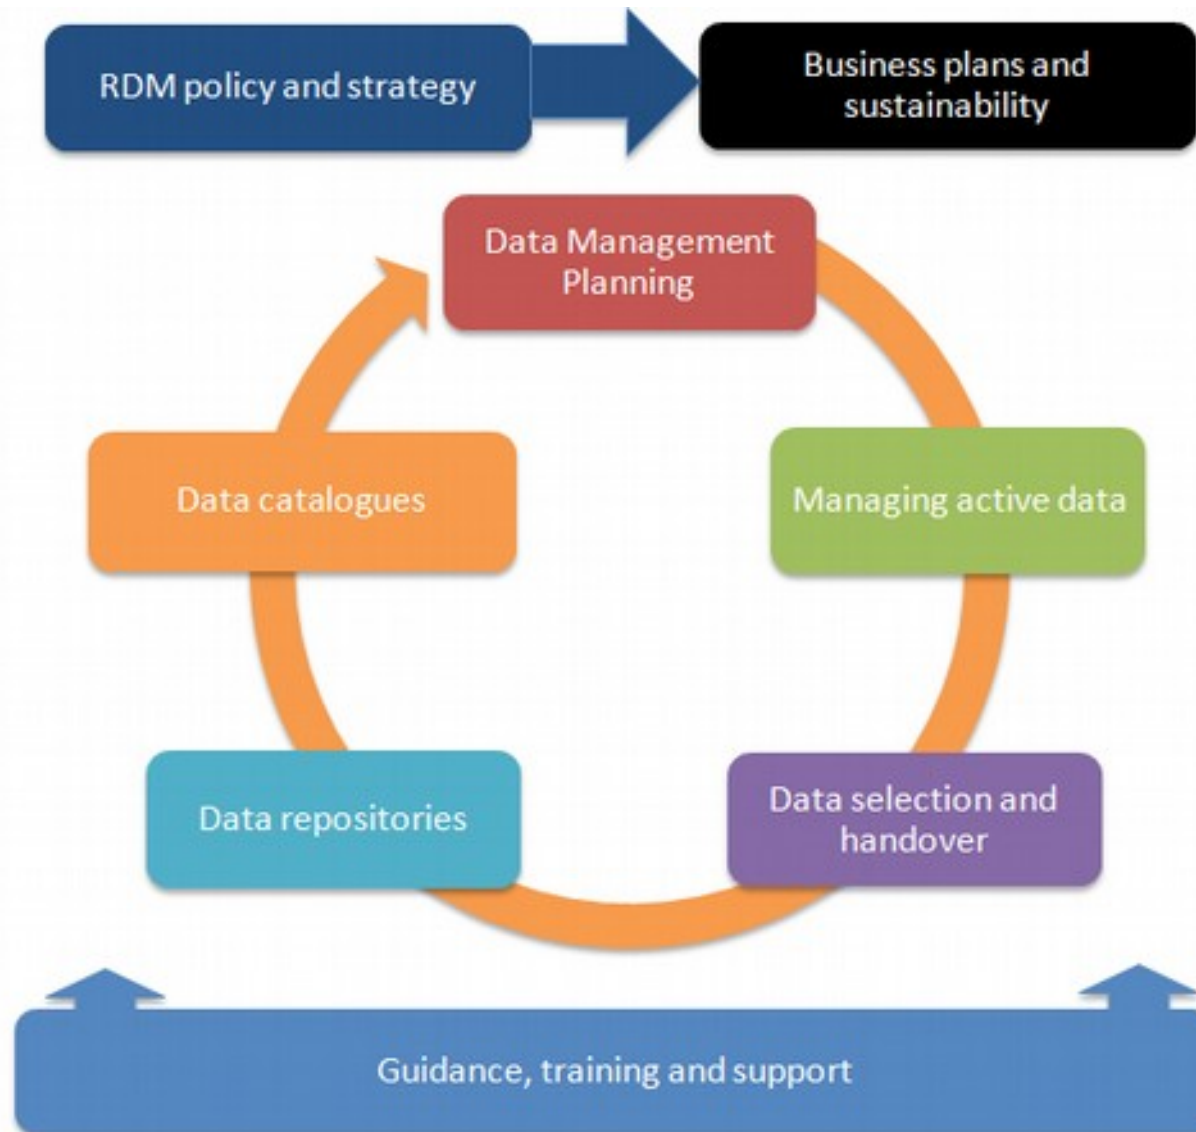

開放的研究資料寄存服務

Towards An Open Repository for Research Data

2018-12-13

Tyng-Ruey Chuang 莊庭瑞

A collaborative project at IIS, CITI, and GIS Center (RCHSS) in
Academia Sinica, with partial support from MOST grants
中研院資訊所、資創中心、GIS 中心（人社中心）的協作專案
部份經費來自科技部計畫

Research Data Management (RDM)

<http://www.dcc.ac.uk/resources/how-guides/how-develop-rdm-services>

Infrastructure from below

- Research data management is infrastructure work
 - basic but not sexy; mismatch in needs and resources
 - culture of collaboration; priority in coordination
 - need to be a community of practices
- Infrastructure with small pieces from below
 - common licenses, vocabularies, formats, protocols, etc.
 - reusable tools (e.g. CKAN) and references (Wikidata)
 - resource pooling: people, CPU, storage, bandwidth, etc.
 - engaging in communication: code, data, experience, etc.

CKAN

- **C**omprehensive **K**nowledge **A**rchive **N**etwork
- Software for powering hubs of open datasets
- Developed by the Open Knowledge International; supported by an active contributor community
- Widely used to manage open government data portals, e.g. catalog.data.gov
- Written in Python, released under AGPL 3.0
- The CKAN API exposes all core features to API clients
- DKAN – Drupal-based CMS based on CKAN

publisher vs. depository

- CKAN – software for publishing open data
- *depositar* – a depository for research data
- publisher – engage in “acquisition, copy editing, production, (e-)printing, marketing and distribution”
- depository – “a place where something is deposited, as for storage, safekeeping or preservation”
- one-to-many vs. many-to-one; push vs. pull
- for polished products vs. for things still in progress